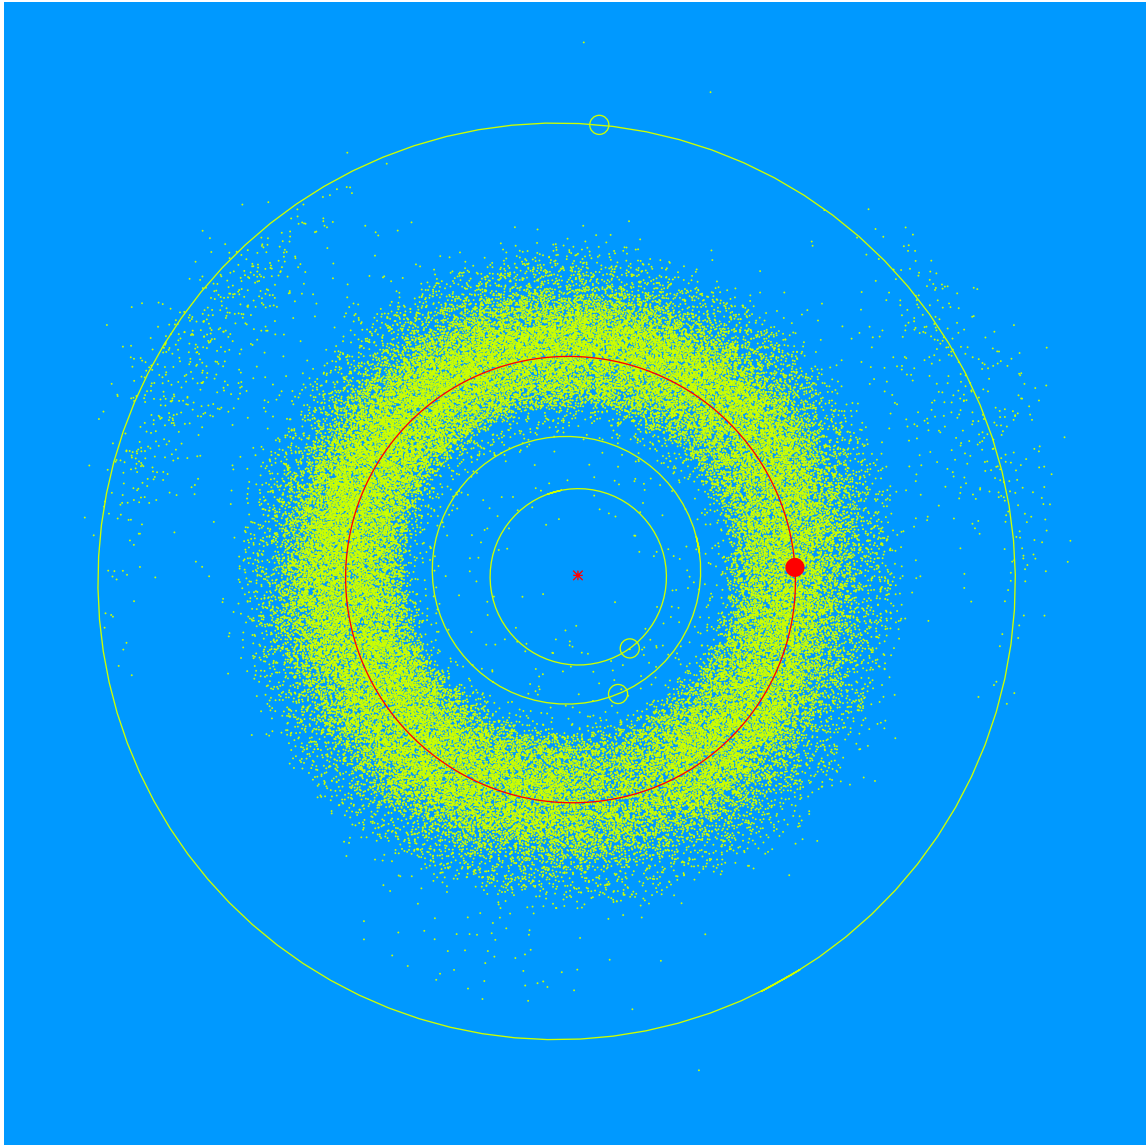

(30578) Lawless = 2001 OD₁₀₅ Discovered 2001 July 28 by the Lowell Observatory Near-Earth Object Search at the Anderson Mesa Station.

Lucy Lawless (b. 1968) is a New Zealand born actor, singer, and activist best known for Xena: Warrior Princess and roles in Battlestar Galactica and Ash vs Evil Dead. A longtime supporter of science and environmental causes, she filmed an introductory segment for Lowell Observatory programming, helping inspire audiences to explore the universe.

Semimajor axis	2.26 AU
Eccentricity	0.037
Inclination	9.00 deg
Diameter	3–4 km