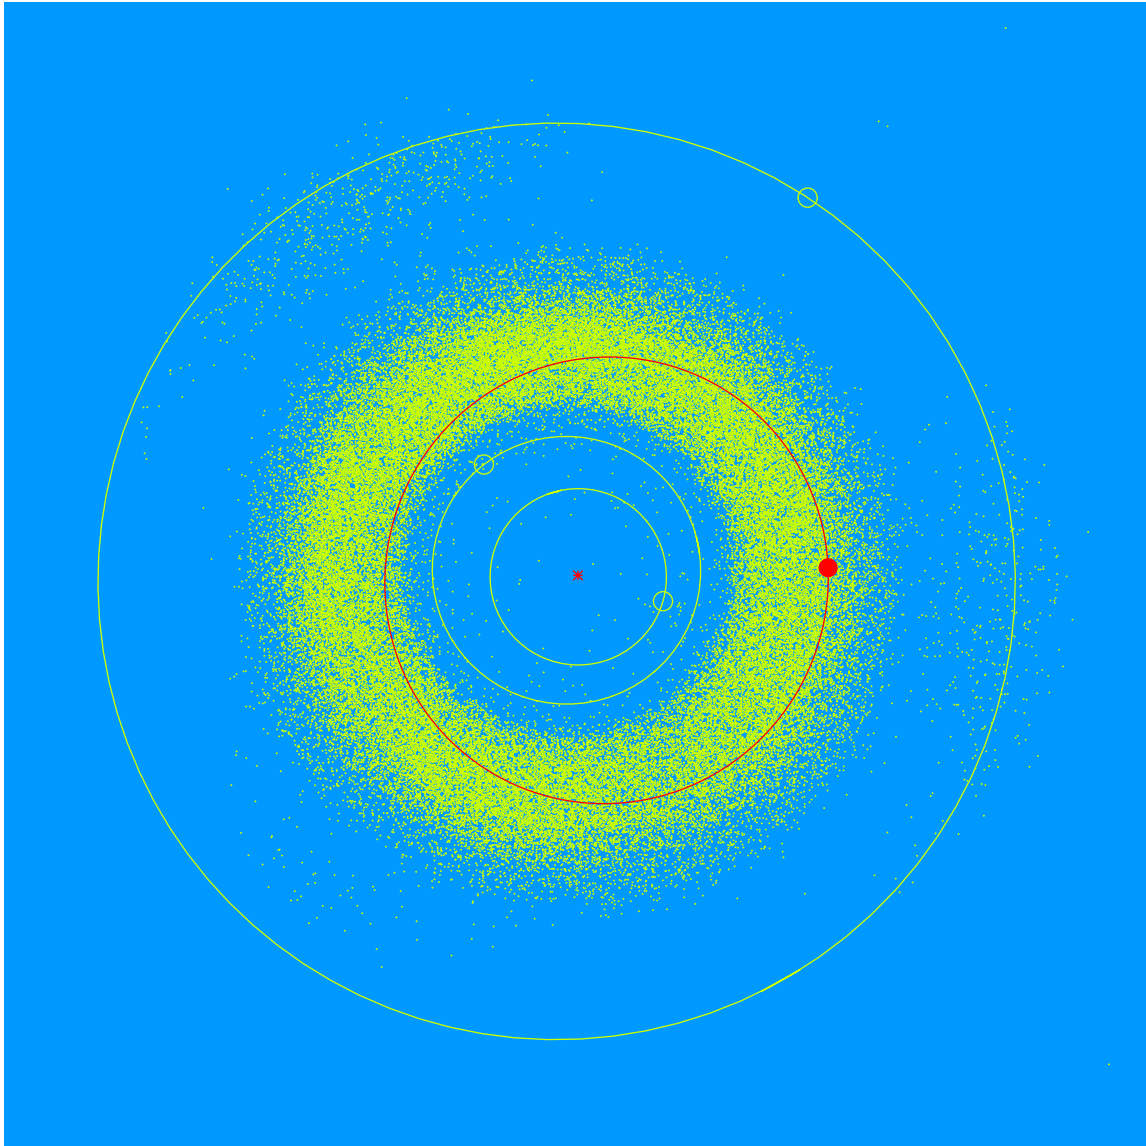

(26654) Ericjohnson = 2000 RH<sub>103</sub>

Discovered 2000 Sept. 05 by the Lowell Observatory Near-Earth Object Search at the Anderson Mesa Station.

Eric Johnson (b. 1962) is a member of Lowell Observatory's Advisory Board and is helping Lowell fulfill its mission. Eric serves on Lowell's Technology Committee and donated a 17-inch CDK Telescope to the Giovale Open Deck Observatory for the benefit of the general public.

Semimajor axis	2.56 AU
Eccentricity	0.132
Inclination	11.89 deg
Diameter	4–5 km