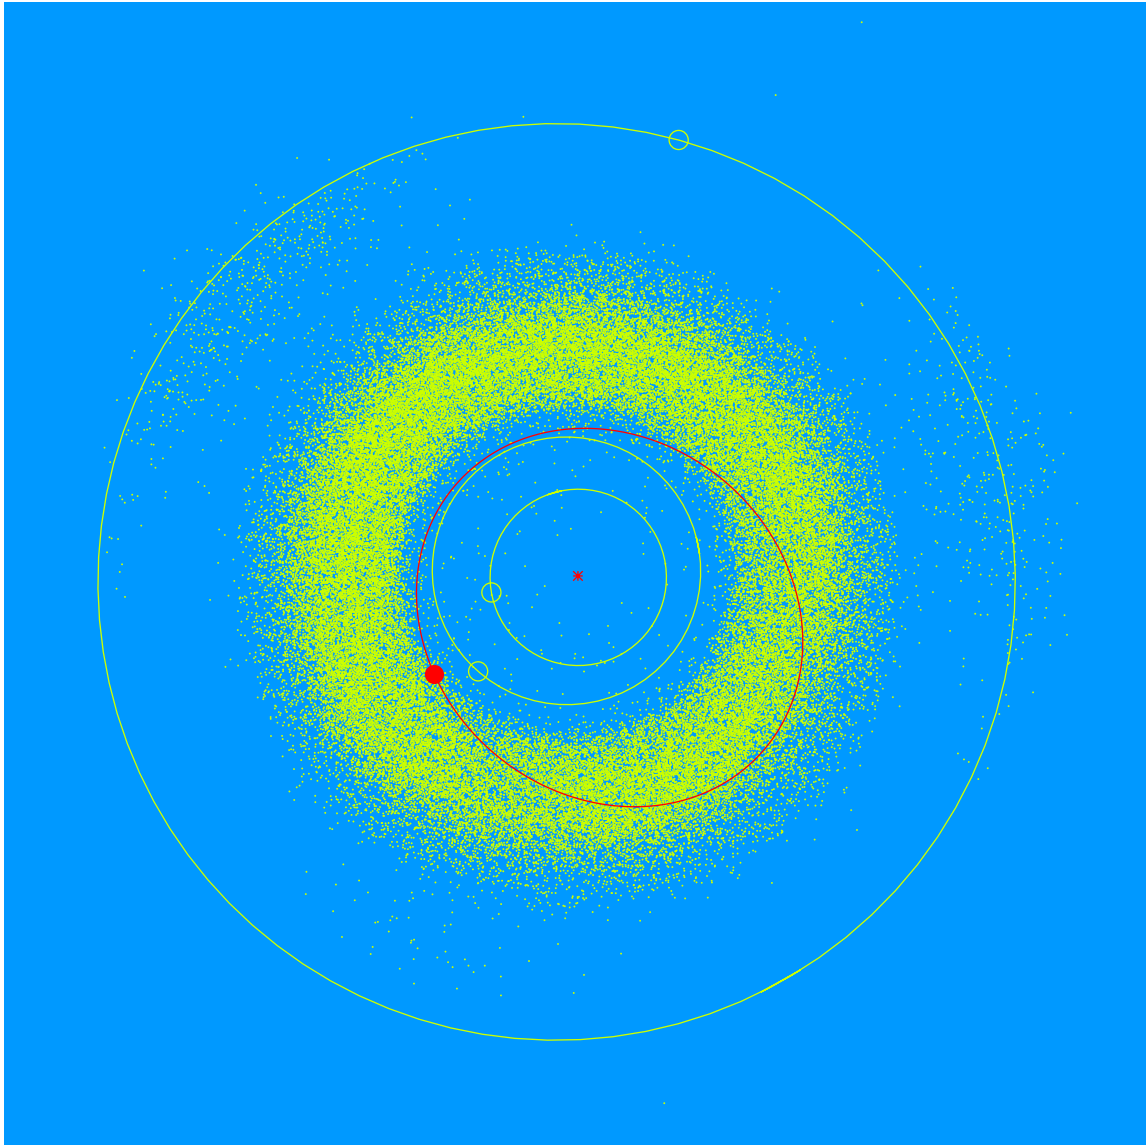

(26698) Maryschroeder = 2001 FN₁₂₈

Discovered 2001 Mar. 31 by the Lowell Observatory Near-Earth Object Search at the Anderson Mesa Station.

Judge Mary M. Schroeder (b. 1940) is a long time member of Lowell Observatory's Advisory Board offering her time, talent and treasure to support Lowell's mission. Mary is a supporter of LOCKs program, which offers science camps for elementary school children.

Semimajor axis	2.31 AU
Eccentricity	0.259
Inclination	25.44 deg
Diameter	3–4 km