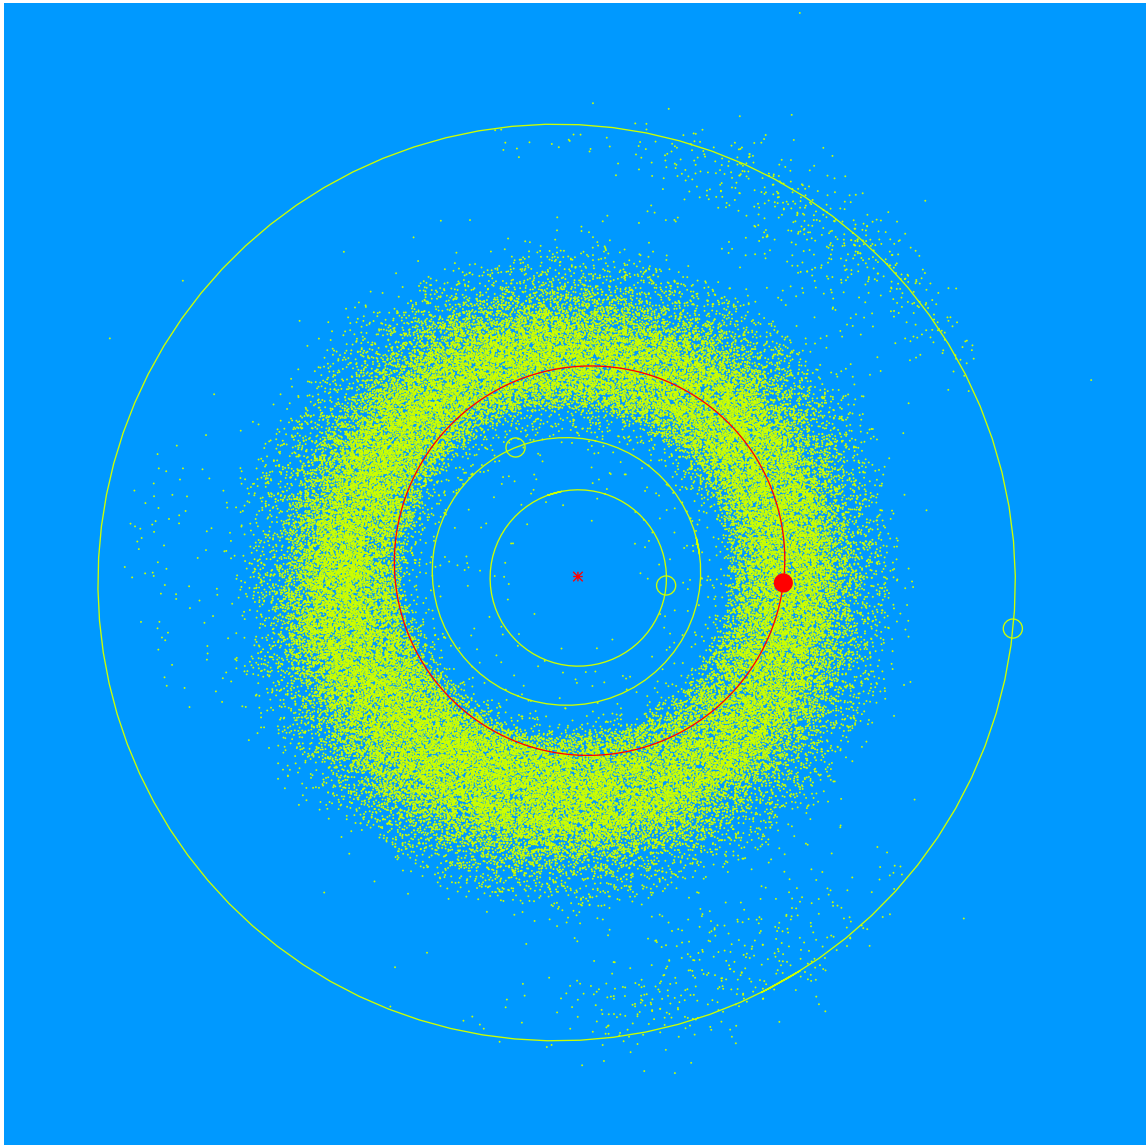

(28117) Mort = 1998 SK₅₇

Discovered 1998 Sep. 17 by the Lowell Observatory Near-Earth Object Search at the Anderson Mesa Station.

Greg Mort (b. 1952) is a long-time supporter of Lowell Observatory's mission. Greg is an accomplished artist whose artwork has been displayed in the Smithsonian Museum of Art, the Smithsonian Air and Space Museum, the Corcoran Museum of Art and the White House. Greg's artwork was the first interstellar art exhibition aboard the International Space Station

Semimajor axis	2.22 AU
Eccentricity	0.102
Inclination	5.46 deg
Diameter	2-3 km